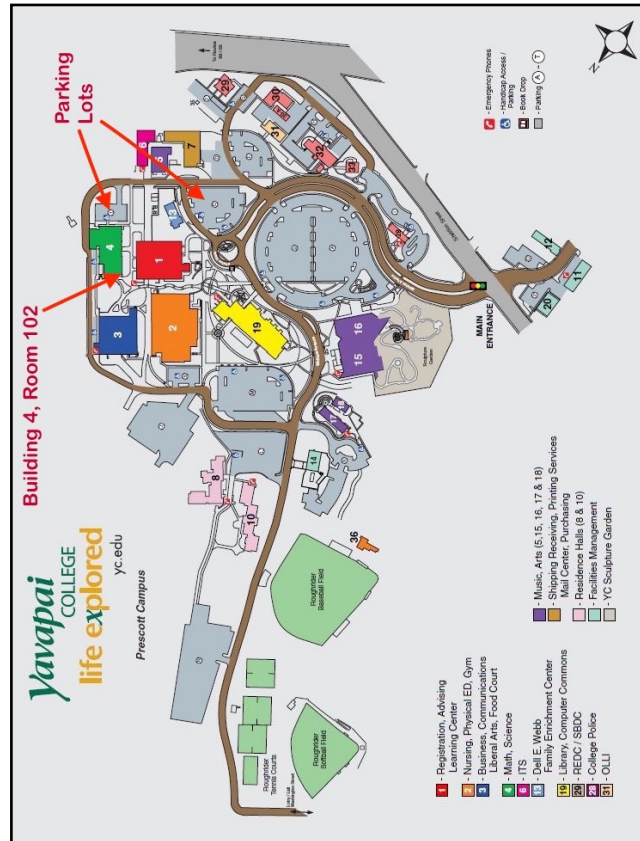

- Business
- Personal

What Apple products do you use? List.

1. _____
2. _____
3. _____
4. _____

PMUG, in Partnership with OLLI
(Osher Lifelong Learning Institute)
In Person Meetings are held at Yavapai College
Prescott Campus
1100 East Sheldon Street
Check our website: www.pmug.us
for in person & Zoom meeting details
First time visitors are free!